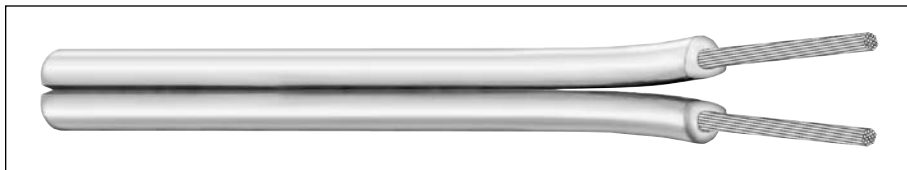

Speaker Wire

UL Listed (Wires, Misc.)

CATALOG NUMBER	NUMBER OF COND.	AWG SIZE	COND. STRAND	NOM. INSULATION THICKNESS		NOMINAL O.D.	
				INCHES	mm	INCHES	mm
C1356	2	24	7/32	0.016	0.41	0.058x0.117	1.47x2.79
C1362	2	22	7/30	0.020	0.51	0.070x0.145	1.77x3.68
C1360	2	20	10/30	0.020	0.51	0.085x0.160	2.16x4.06
C1357	2	18	16/30	0.020	0.51	0.083x0.181	2.11x4.60
C1358	2	16	26/30	0.020	0.51	0.105x0.210	2.67x5.33
C1361	2	14	41/30	0.025	0.64	0.125x0.235	3.18x5.69
C1363	2	12	65/30	0.025	0.64	0.154x0.323	3.91x8.20

Product Construction:

Conductor:

- 24 thru 12 AWG fully annealed one bare, one tin stranded copper per ASTM B-174

Insulation/Jacket:

- Premium-grade PVC
- Color Code: See chart below

Applications:

- Digital audio
- Hi-fi and stereo speaker wire
- Jukeboxes
- Not for in-wall use
- Home theater

Compliances:

- UL Wires Misc.
- RoHS Compliant Directive 2002/95/EC

Packaging:

- Please contact Customer Service for packaging and color options

Color Code Chart

ORDERING SUFFIX	COLORS
01	Black
02	White
08	Brown
10	Gray
90	Clear